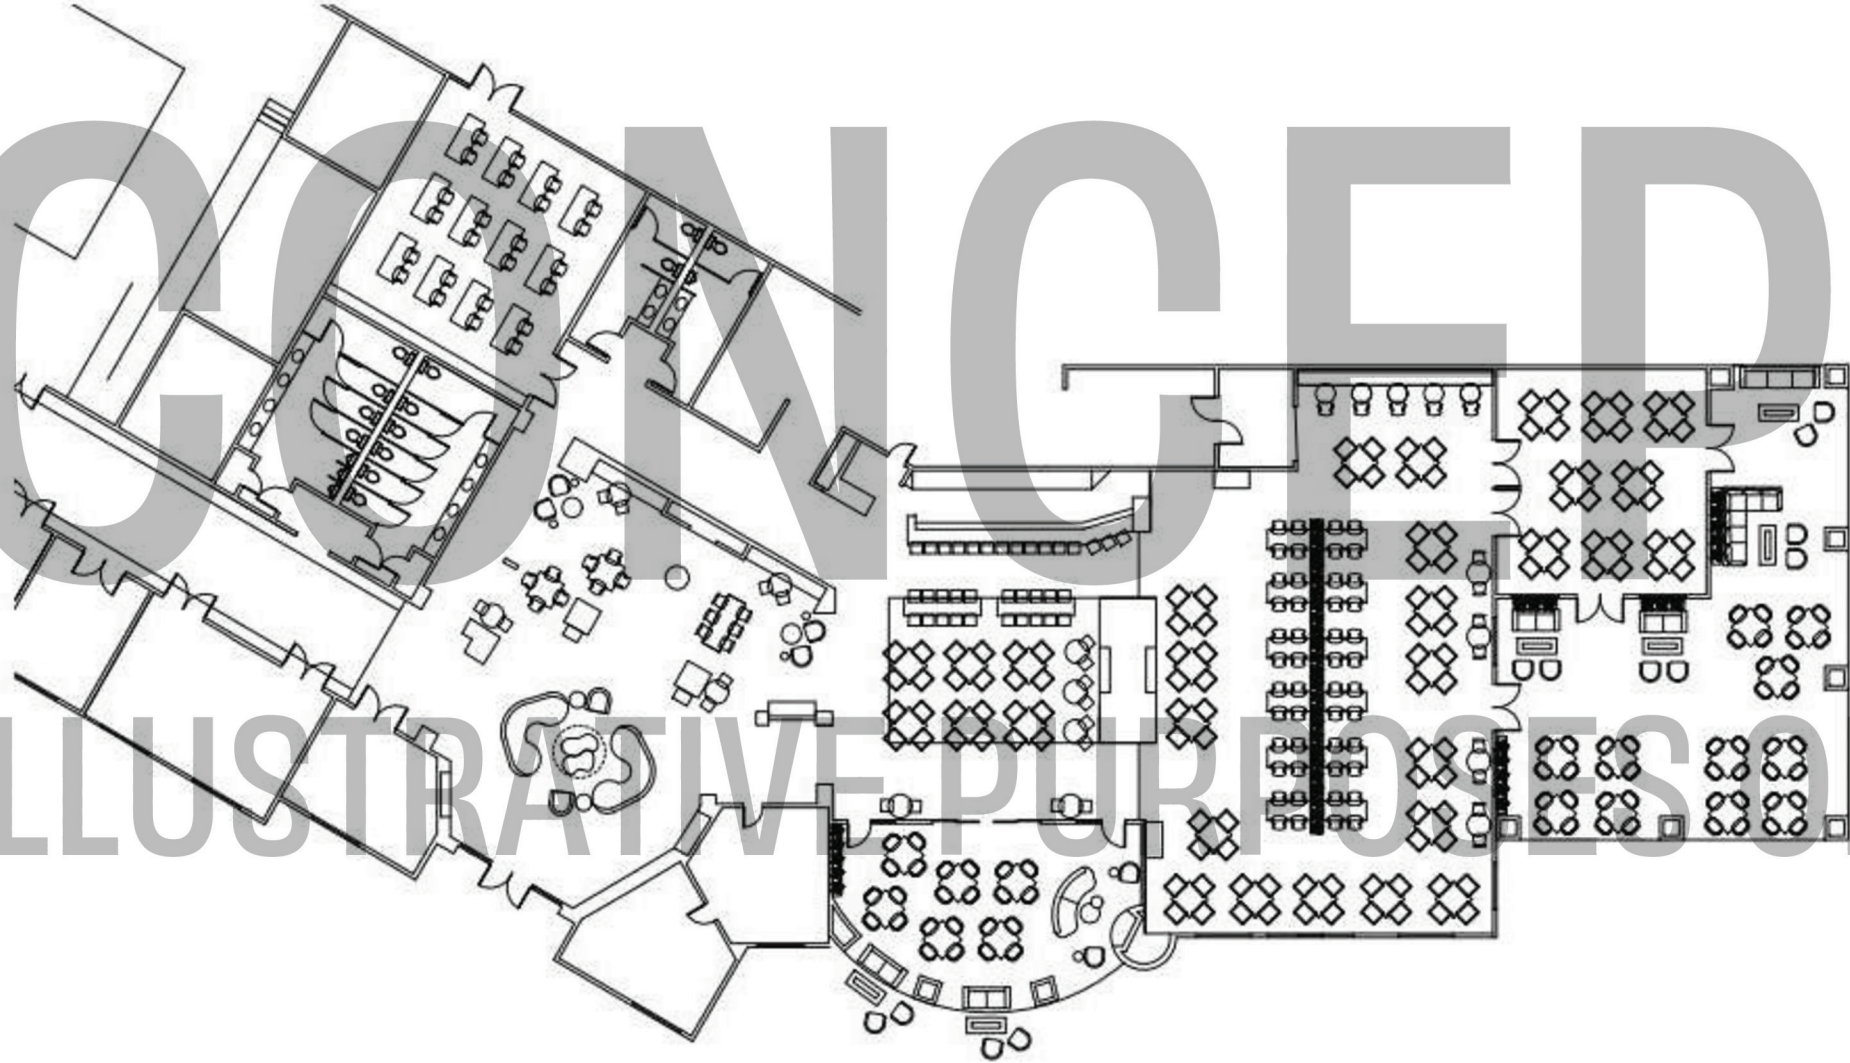

SADDLEBROOKE MOUNTAIN VIEW CLUBHOUSE- FURNITURE FLOOR PLAN

SCALE: 1/8" = 1'-0"

WWW.180DESIGNSAZ.COM
PH: 520.237.7650
E: 180DESIGNSAZ@GMAIL.COM

INTERIOR DESIGN
180* DESIGNS
TUCSON, ARIZONA, USA

SADDLEBROOKE MOUNTAIN
VIEW CLUBHOUSE
38759 S. MOUNTAIN
VIEW BLVD.
TUCSON, AZ 85738

CLIENT APPROVAL

Date: 8.21.24

Scale: 1/8" = 1'-0"

Sheet #: 101-C

Entry

Textiles

Side Tables

Tile Floor